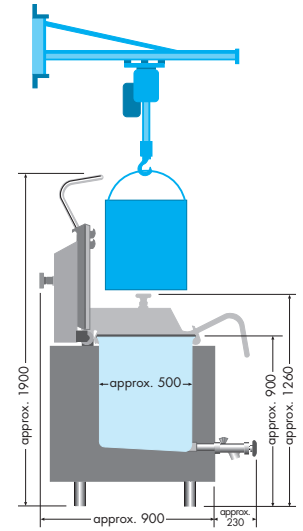

Connection: 400 V three-phase current
Connection value: 9 kW
Excess operating pressure up to 2.5 bar

18/10 stainless steel accessories

● Continuous loading basket

Internal Ø mm	Height mm	Max. basket vol. litres	Weight kg	Order no.
460	500	81,5	6,2	4122 406